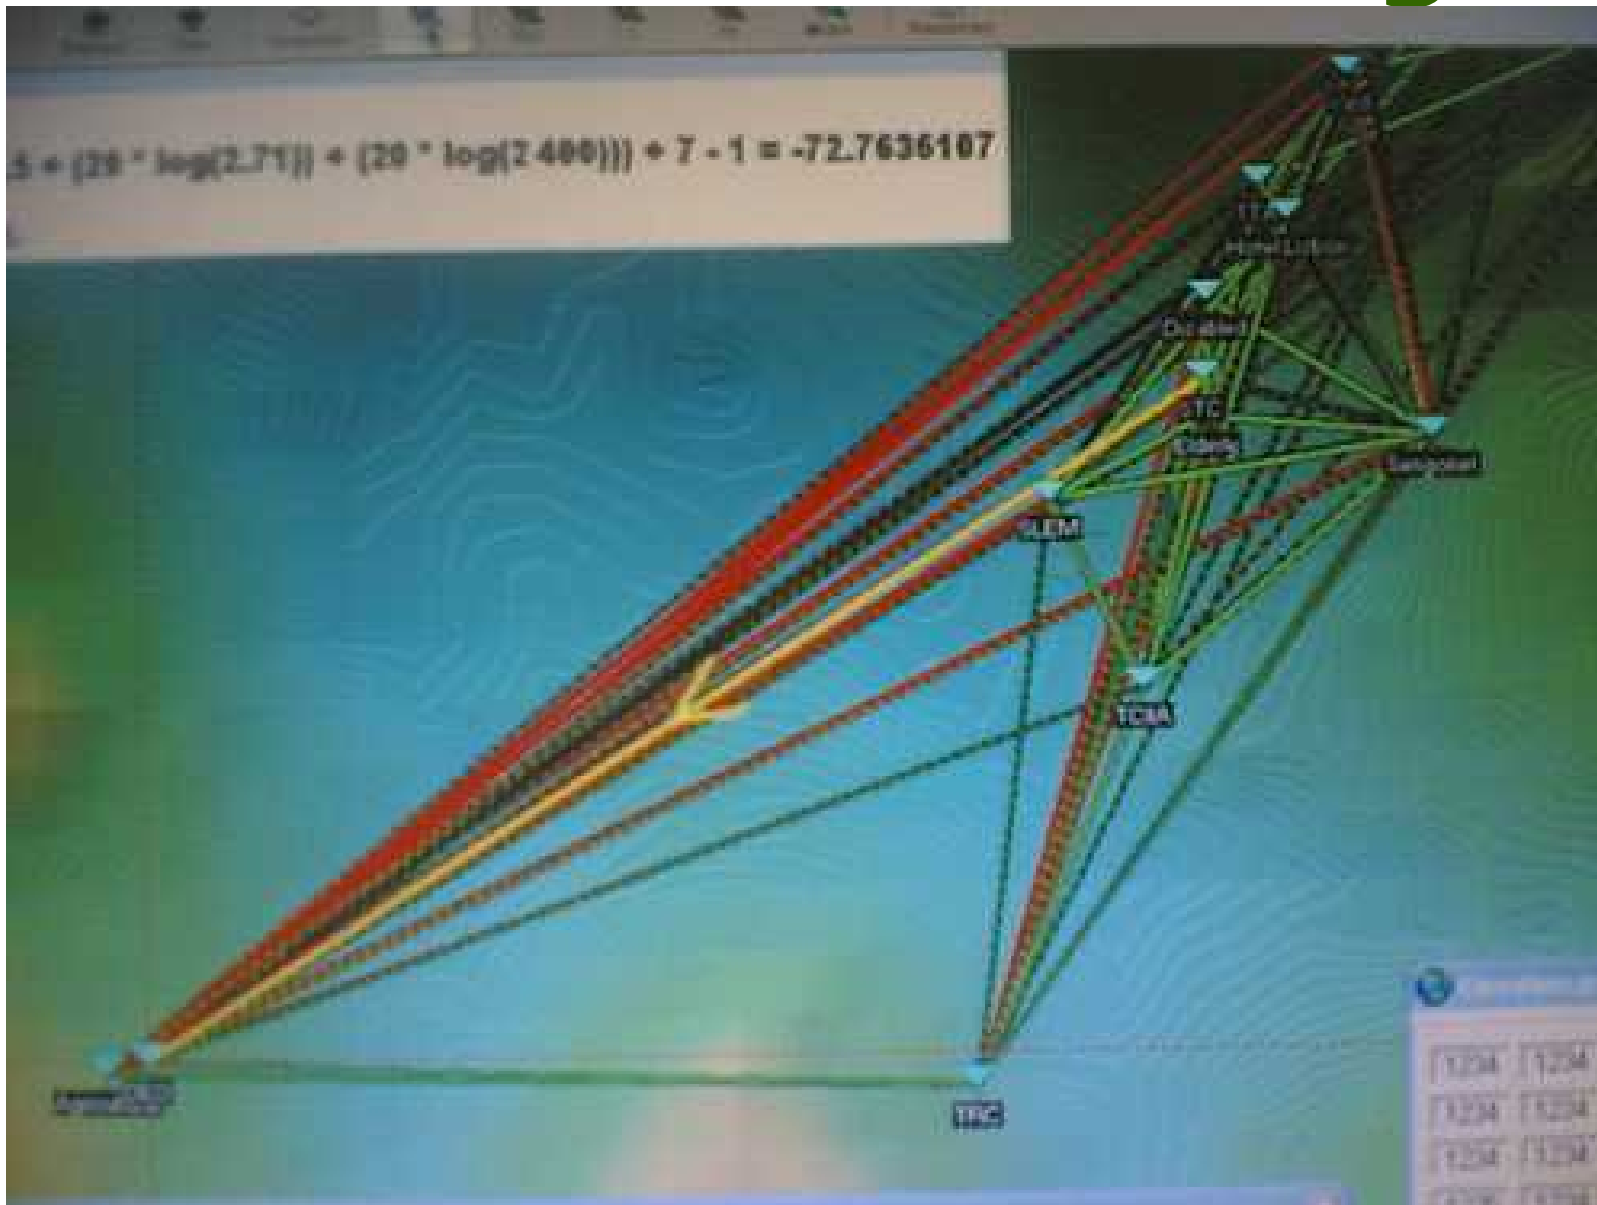

Sengerema Mesh RadioMobile Planning