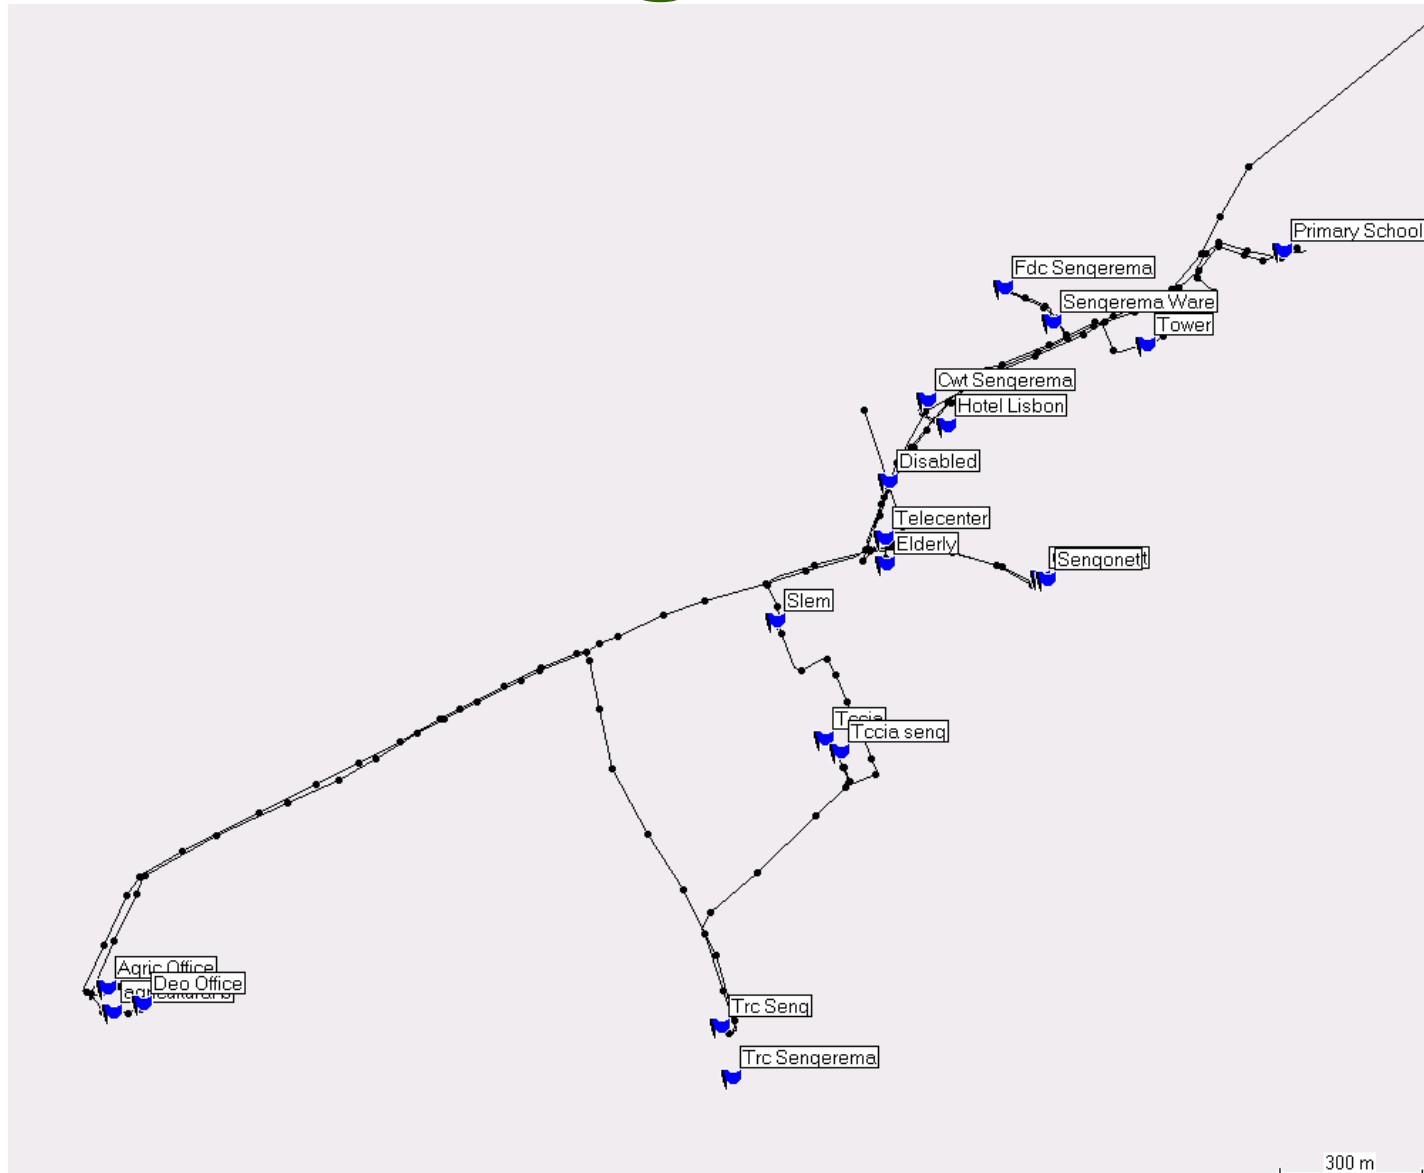

Mesh cases

**Sengerema:
Node
hardware**

Sengerema Mesh Node hardware

Sengerema Mesh

**Super node:
Omni &
Biquad
Antenna**

Sengerema Mesh

GPS recording of sites

Site Survey:

**GPS,
environment,
technical &
human
factors**

Primary School

Coordinates

S238 40.5 E32 39 04.7

IP number

101120

Comments & Pictures

Sengerema Mesh

Radio Mobile Planning

Sengerema Mesh RadioMobile Planning

Sengerema Mesh Network Plan

Sengerema Telecenter Network

Mesh cases

**Sengerema:
Installation**

Sengerema Mesh

Antenna Masts

- 6 poles L- shape each six metres
- 5 poles normal each six metres

Sengerema Mesh

Sengerema Mesh

Sengerema Mesh

Sengerema Mesh

Sengerema Mesh

Sengerema Mesh

Sengerema Mesh