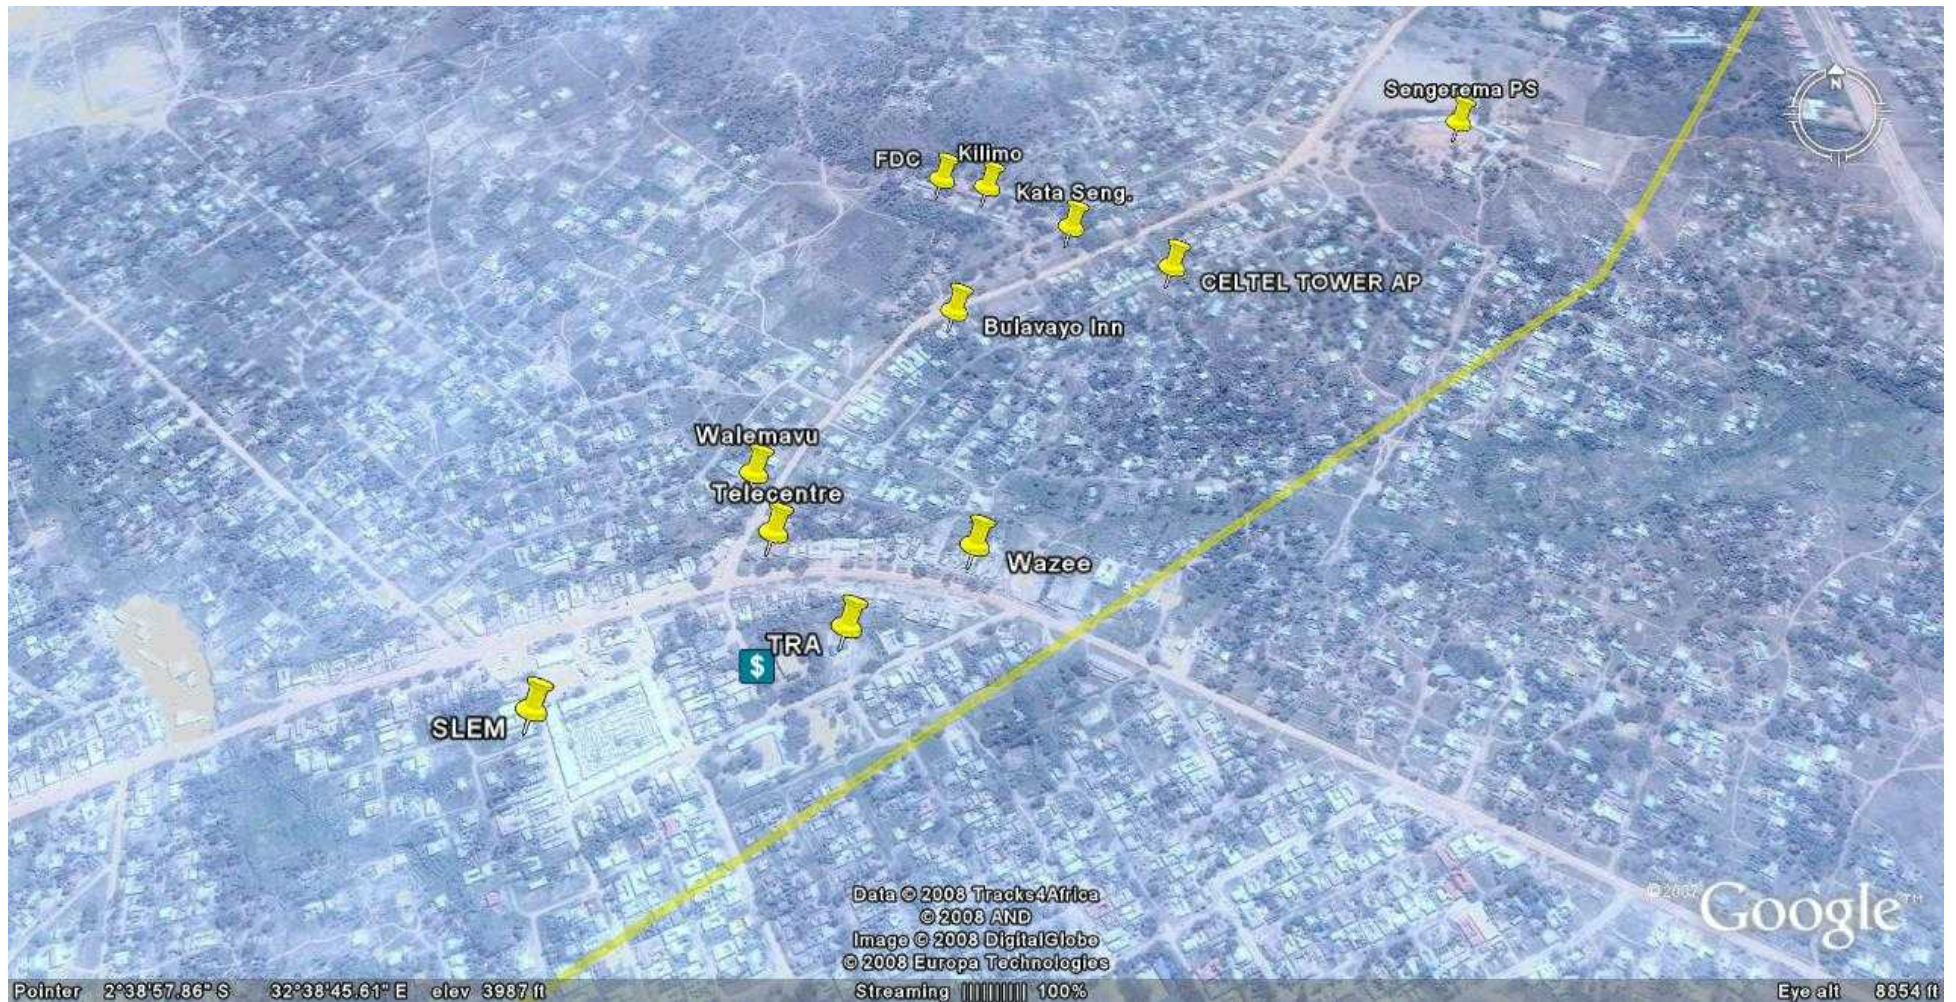

Celtel Mobile Operator Tower

Sengerema Mesh Map

Sengerema Mesh Workshop October 2008

Sengerema Mesh

Technology choices

- Low budget (...) Mesh
- Wireless routers: Linksys WRT54GL
- Firmware: OpenWRT/Freifunk
- Antennas: self built (with some exceptions)
- Antenna masts built locally