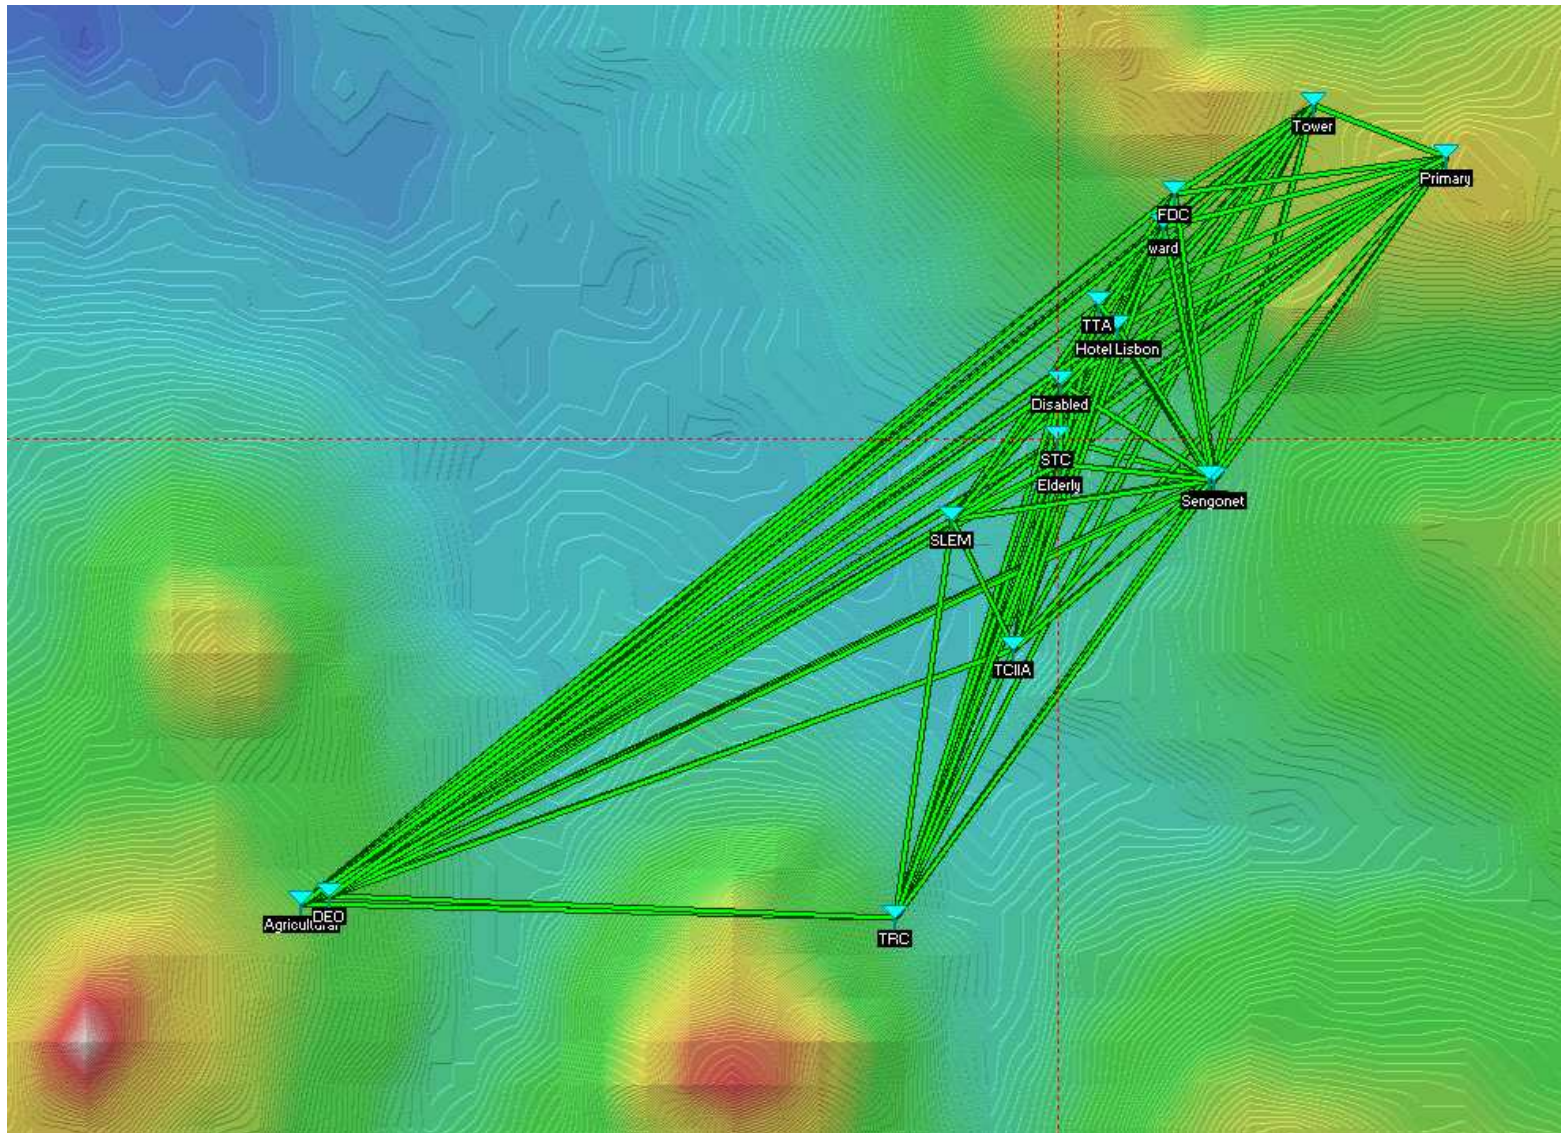

Mesh cases

**Sengerema:
Node
hardware**

Sengerema Mesh Node hardware

Sengerema Mesh

**Super node:
Omni &
Biquad
Antenna**

Sengerema Mesh

GPS recording of sites

Site Survey:

**GPS,
environment,
technical &
human
factors**

Primary School

Coordinates

S238 40.5 E32 39 04.7

IP number

101120

Comments & Pictures

Sengerema Mesh

Radio Mobile Planning

Sengerema Mesh RadioMobile Planning

Sengerema Mesh Network Plan

Sengerema Telecenter Network

Mesh cases

**Sengerema:
Installation**

Sengerema Mesh

Antenna Masts

- 6 poles L- shape each six metres
- 5 poles normal each six metres

Sengerema Mesh

Sengerema Mesh

Sengerema Mesh

Sengerema Mesh

Sengerema Mesh

Sengerema Mesh

Sengerema Mesh